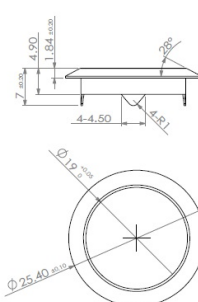

PRODUCT SHEET

Description:

Rim Lock 850, $\varnothing 19 \times 22 \text{mm}$, Drawer, NPL, CK SISO, KA H05

Item number:

14.01.040-8

Units	Box	Carton	HS Code	Barcode
Pcs.	12	192	8301300000	
				5704866032032